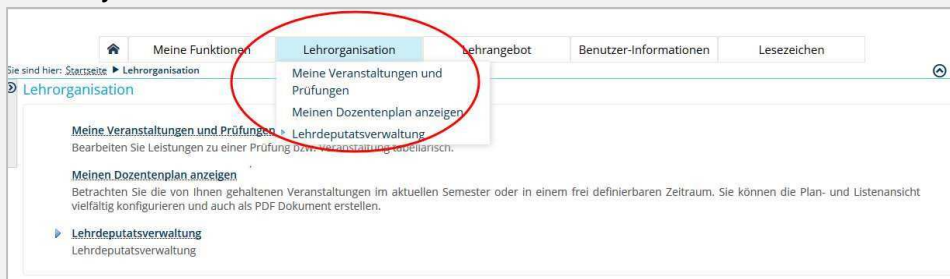

Login

<https://zeus.uni-konstanz.de> | *firstname.lastname* / university password

“Course organisation” – your teaching activities at a glance

Go to the “Course organisation” tab to access the functions that are especially relevant to you as a lecturer.

Depending on your role, you can:

- view the courses you are responsible for and/or teach
- view a lecturer plan (i.e. a class schedule for lecturers)

In our wiki (see below), you can find an overview of additional functions sorted by teaching role.