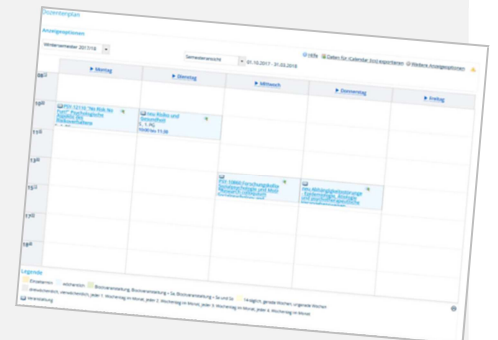

Login

<https://zeus.uni-konstanz.de> | *firstname.lastname* / university password

“Course organisation” – your teaching activities at a glance

Go to the “Course organisation” tab to access the functions that are especially relevant to you as a lecturer.

Depending on your role, you can:

- view the courses you are responsible for and/or teach
- view a lecturer plan (i.e. a class schedule for lecturers)

In our wiki (see below), you can find an overview of additional functions sorted by teaching role.